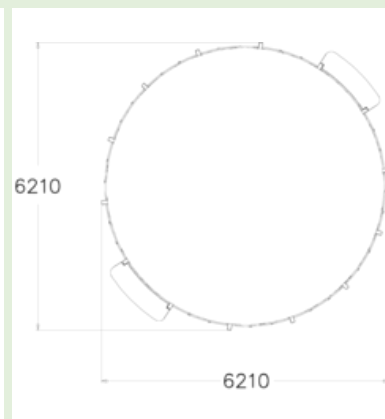

PANNA

Product information

Product name: PANNA
 Product code: 080900
 Certificates: EN 15312:2007 (EN 1176-1:2008) TÜV

Technical information

Largest part: 2000 mm
 Width: 6210 mm
 Height: 2000 mm
 Length: 6210 mm
 Minimum space/ Length: 6210 mm
 Minimum space/ Width: 6210 mm
 Amount of users: 4-8 PCS