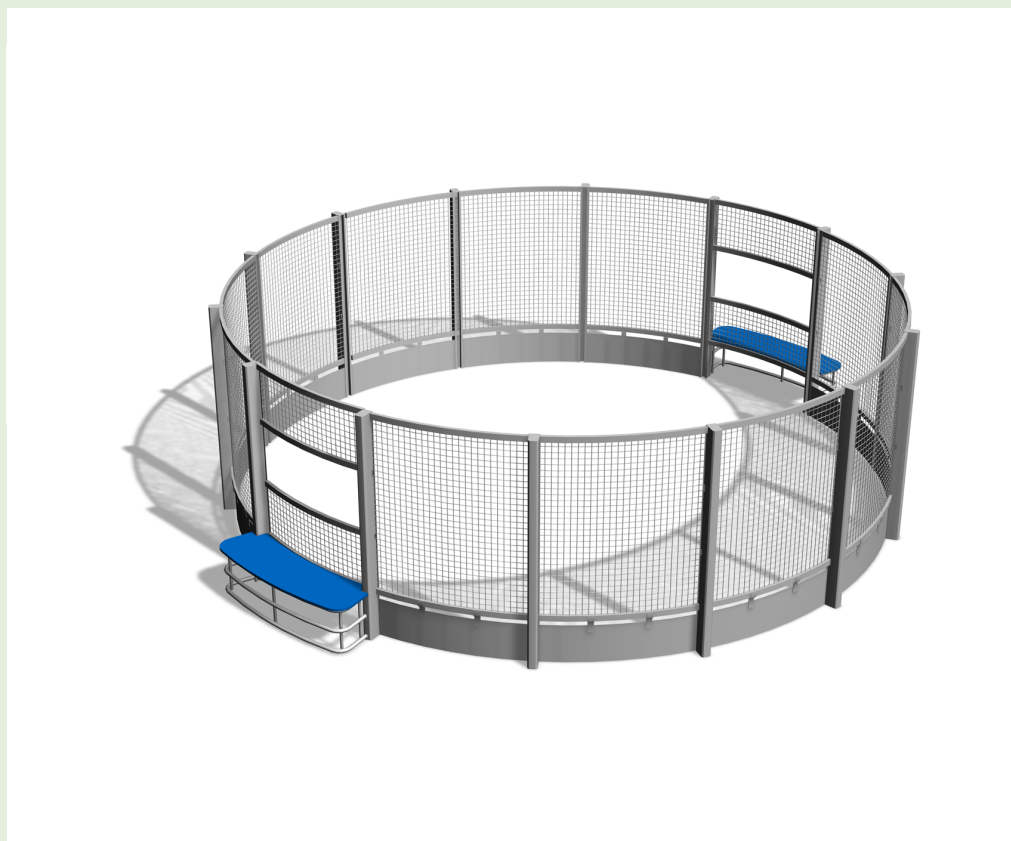

PANNA

Product information

Product name: PANNA
 Product code: 080900
 Certificates: EN 15312:2007 (EN 1176-1:2008) TÜV

Technical information

Largest part: 2000 mm
 Width: 6210 mm
 Height: 2000 mm
 Length: 6210 mm
 Minimum space/ Length: 6210 mm
 Minimum space/ Width: 6210 mm
 Amount of users: 4-8 PCS